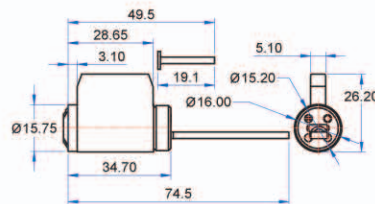

Application

- FA9316 - New Generation
- FA9316Q - New Generation Quick Change Core

Lockwood Macquarie 9000 outer

SC PB

- FA9220 - First Generation
- FA9220Q - First Generation Quick Change Core
- FA9320 - New Generation
- FA9320Q - New Generation Quick Change Core