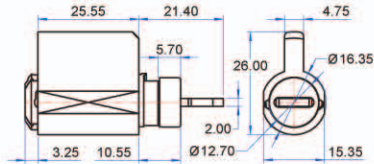

- FA9231 - First Generation
- FA9231Q - First Generation Quick Change Core
- FA9331 - New Generation
- FA9331Q - New Generation Quick Change Core

Lane Apollo Entrance - Old Style
Lane Apollo Classroom - Old Style

SC PB