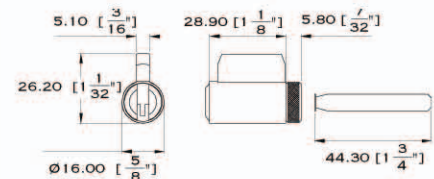

- FA9222L - First Generation
- FA9222LQ - First Generation Quick Change Core
- FA9322L - New Generation
- FA9322LQ - New Generation Quick Change Core

Suits B162P, 12Z, B462P, B828P & Schlage
Boyd B series (long tail bar)

SC PB

Typical Uses

- Households
- Commercial Offices
- Storage Rooms
- Limited Access Areas
- Privacy Areas
- Change Rooms
- Offices

Please note, not all product is available (at time of publication) in New Generation. Please check with your nearest BiLock agent or Australian Lock Company.