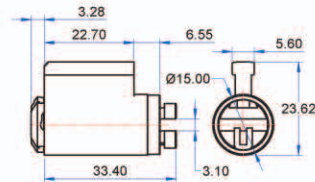

Application

- FA9316 - New Generation
- FA9316Q - New Generation Quick Change Core

Lockwood Macquarie 9000 outer

SC PB

- FA9220 - First Generation
- FA9220Q - First Generation Quick Change Core
- FA9320 - New Generation
- FA9320Q - New Generation Quick Change Core