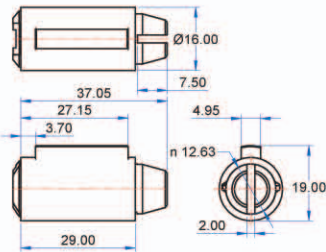

- FA9230 - First Generation
- FA9230Q - First Generation Quick Change Core
- FA9330 - New Generation
- FA9330Q - New Generation Quick Change Core

EFCO "J" Series

SC PB