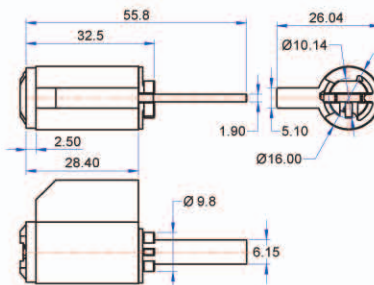

- FA9241 - First Generation
- FA9341 - New Generation

Whitco Neptune Lever