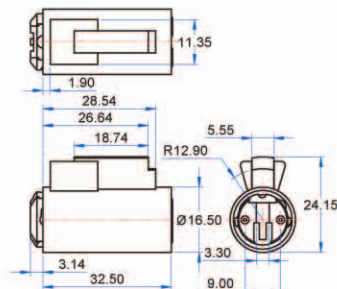

Lockwood 530

SC PB

- FA9257 - First Generation
- FA9357 - New Generation