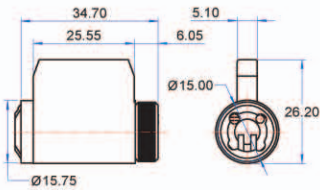

- FA9224 - First Generation
- FA9224Q - First Generation Quick Change Core
- FA9324 - New Generation
- FA9324Q - New Generation Quick Change Core

Suits Carbine Deadbolt 4000 series & carbine Ilco 3000 series
(Less tail bar)

SC PB