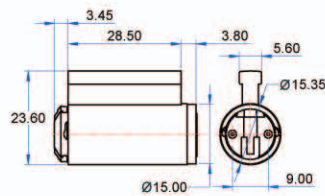

- FA9235 - First Generation
- FA9235Q - First Generation Quick Change Core
- FA9335 - New Generation
- FA9335Q - New Generation Quick Change Core

Lockwood 355 Deadbolt

SC PB