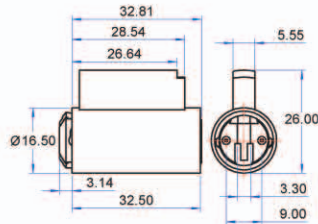

CP PB

- FA9250 - First Generation
- FA9250Q - First Generation Quick Change Core
- FA9350 - New Generation
- FA9350Q - New Generation Quick Change Core