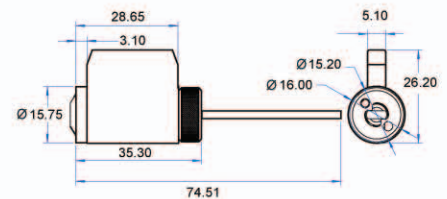

Boyd D&H Series (Long Tail) Schlage
 PD Series

SC PB

"TAILBAR NOT SUPPLIED"

- FA9222 - First Generation
- FA9222Q - First Generation Quick Change Core
- FA9322 - New Generation
- FA9322Q - New Generation Quick Change Core