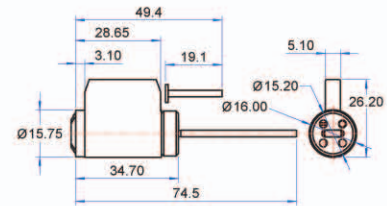

- FA9220L - First Generation
- FA9220LQ - First Generation Quick Change Core
- FA9320L - New Generation
- FA9320LQ - New Generation Quick Change Core

Boyd D&H Series (Long Tail) Schlage
PD Series

SC PB