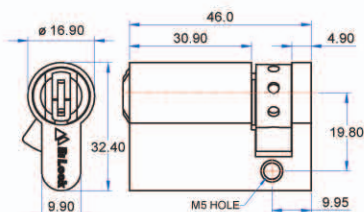

- FA5211Q - First Generation Quick Change Core
- FA5311Q - New Generation Quick Change Core

Single Euro Cylinder
(Fixed Cam)
Suits Chubb 3C10 and most European locks

Respectively as above
FA53B11Q - ASIO series

CP PB