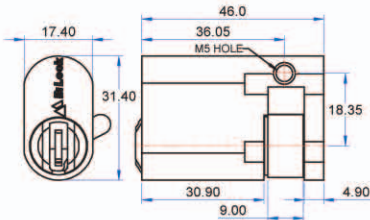

- FA5231Q - First Generation Quick Change Core
- FA5331Q - New Generation Quick Change Core

Single Union Oval Cylinder - Please Advise Profile
Suits Union models

CP PB