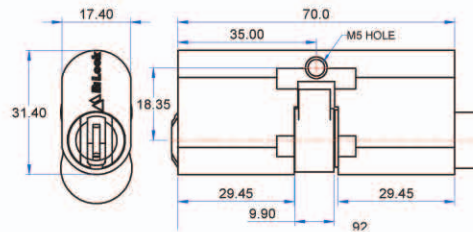

CP PB

- FA5231Q - First Generation Quick Change Core
- FA5331Q - New Generation Quick Change Core

Single Union Oval Cylinder - Please Advise Profile
 Suits Union models

CP PB

- FA5232Q - First Generation Quick Change Core
- FA5332Q - New Generation Quick Change Core

Double Union Oval Cylinder - Please Advise Profile
 Suits Union models

CP PB

- FA5233Q - First Generation Quick Change Core
- FA5333Q - New Generation Quick Change Core

Thumbturn Union Oval Cylinder - Please Advise Profile
 Suits Union models