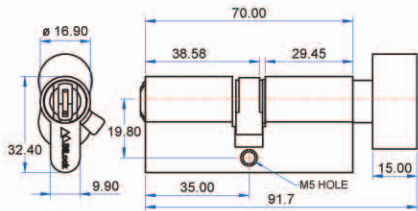

- FA5213FQ - First Generation Quick Change Core
- FA5313FQ - New Generation Quick Change Core

Thumbturn Euro Cylinder - Please advise Profile
 (Floating Cam - 180 degree lost motion)
 Suits Whitco 51 Series, Doric DS250, Doric DS266