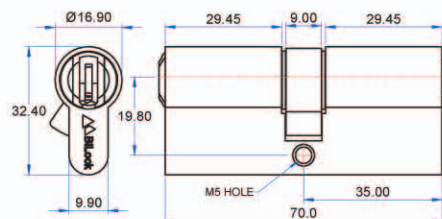

- FA5212FQ - First Generation Quick Change Core
- FA5312FQ - New Generation Quick Change Core

Double Euro Cylinder - Please advise Profile
(Floating Cam - 180 degree lost motion)
Suits Whitco 51 Series, Doric DS250, Doric DS245

CP PB