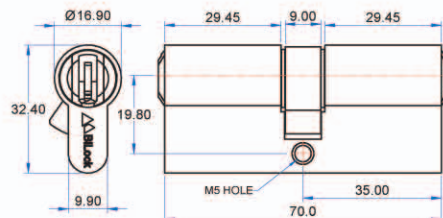

CP PB

- FA5212Q - First Generation Quick Change Core
- FA5312Q - New Generation Quick Change Core

Double Euro Cylinder - Please advise Profile
(Fixed Cam)
Suits Chubb 3C10 and most European locks

Respectively as above
FA53B12Q - ASIO series