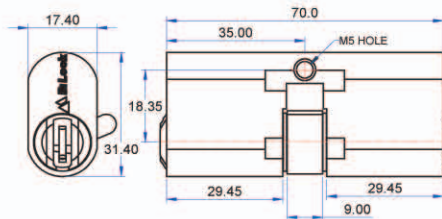

- FA5232Q - First Generation Quick Change Core
- FA5332Q - New Generation Quick Change Core

Double Union Oval Cylinder - Please Advise Profile
Suits Union models

CP PB