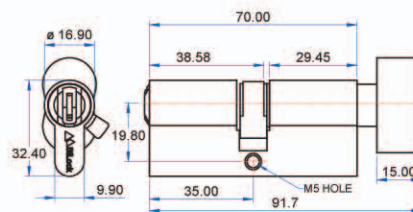

- FA5213Q - First Generation Quick Change Core
- FA5313Q - New Generation Quick Change Core

Thumbturn Euro Cylinder - Please advise Profile
(Fixed Cam)
Suits Chubb 3C10 and most European locks

Respectively as above
FA53B13Q - ASIO series

CP PB