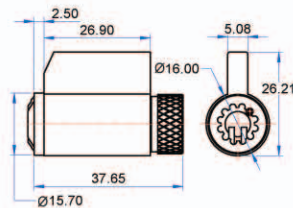

Deadlocks

Product

BiLock offers a true high security deadlock range with single sided and double sided key locking deadlock. Again, designed to suit most architectural door hardware, the BiLock high security deadlock is used on doors where key operated deadlocking is required.

- FA4207 - First Generation
- FA4207Q - First Generation Quick Change Core
- FA4307 - New Generation
- FA4307Q - New Generation Quick Change Core

Lockwood 007/008 Outer

SC PB

- FAC4261 - First Generation
- FAC4361 - New Generation
- FAC4261Q - First Generation Quick Change Core
- FAC4361Q - New Generation Quick Change Core

Deadbolt - Single Cylinder Only

SC PB FB

- FA4261 - First Generation
- FA4261Q - First Generation Quick Change Core
- FA4361 - New Generation
- FA4361Q - New Generation Quick Change Core

Single Deadbolt

Suits : Lane, Whitco