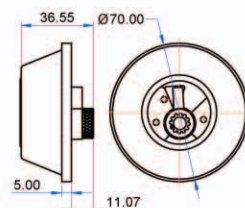

- FA4207 - First Generation
- FA4207Q - First Generation Quick Change Core
- FA4307 - New Generation
- FA4307Q - New Generation Quick Change Core

Lockwood 007/008 Outer

SC PB

- FAC4261 - First Generation
- FAC4361 - New Generation
- FAC4261Q - First Generation Quick Change Core
- FAC4361Q - New Generation Quick Change Core

Deadbolt - Single Cylinder Only

SC PB FB

- FA4261 - First Generation
- FA4261Q - First Generation Quick Change Core
- FA4361 - New Generation
- FA4361Q - New Generation Quick Change Core

Single Deadbolt

Suits : Lane, Whitco