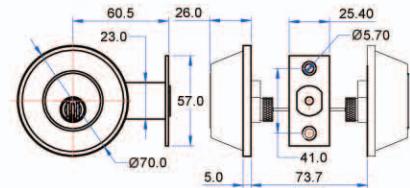

Deadbolt - Single Cylinder Only

SC PB FB

- FA4261 - First Generation
- FA4261Q - First Generation Quick Change Core
- FA4361 - New Generation
- FA4361Q - New Generation Quick Change Core

Single Deadbolt

Suits : Lane, Whitco

SC PB FB

- FA4262 - First Generation
- FA4262Q - First Generation Quick Change Core
- FA4362 - New Generation
- FA4362Q - New Generation Quick Change Core

Double Cylinder

Suits : Lane, Whitco

SC PB FB

- FA4277 - First Generation - old style
- FA4377 - New Generation - old style
- FA4278 - First Generation - new style
- FA4278Q - First Generation Quick Change Core
- FA4378 - New Generation
- FA4378Q - New Generation Quick Change Core