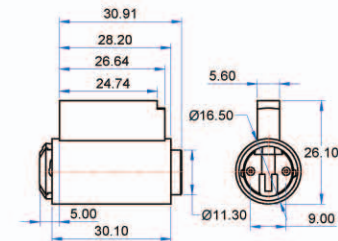

SC PB FB

- FA4262 - First Generation
- FA4262Q - First Generation Quick Change Core
- FA4362 - New Generation
- FA4362Q - New Generation Quick Change Core

Double Cylinder

Suits : Lane, Whitco

SC PB FB

- FA4277 - First Generation - old style
- FA4377 - New Generation - old style
- FA4278 - First Generation - new style
- FA4278Q - First Generation Quick Change Core
- FA4378 - New Generation
- FA4378Q - New Generation Quick Change Core